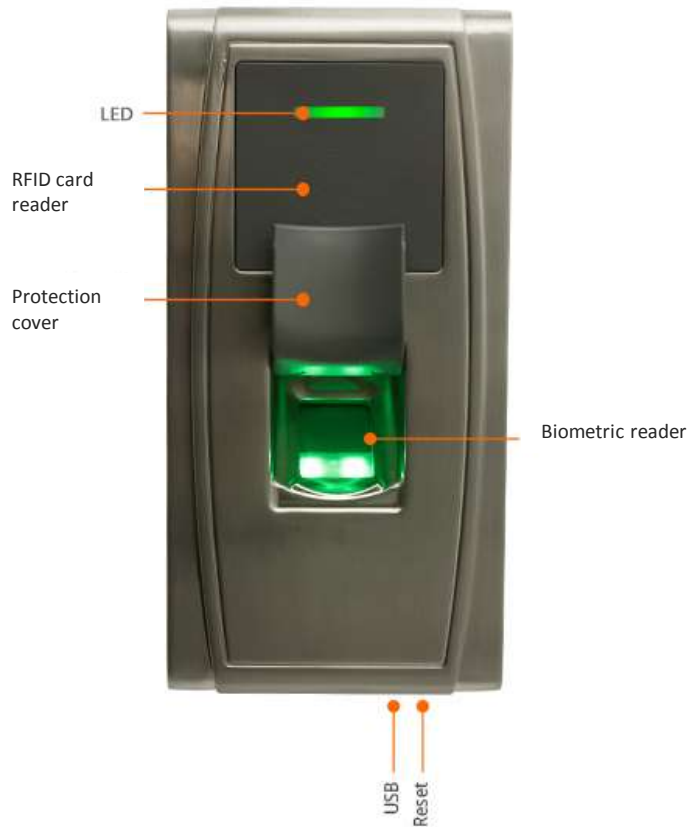

Water-resistant

(IP65 Protection)

Time clock

Dimensions

F-MA300

73 x 148 x 34,5 (mm)

Functions / Interface

Product Details

Sturdy structure

Dust and water-proof IP65 protection.

Incorporated buzzer

Audio prompts of acceptance or rejection for invalid and/or valid users.

Status LED

Status LED of acceptance or rejection for invalid and/or valid users.

Wiegand Input / Output

It supports the Wiegand communication protocol.

Communication

TCP/IP or RS485 network interface.

Opening mode

RFID card or fingerprint.

Storage capacity

1,500 fingerprint, 10,000 RFID card and 100.000 register/event capacity.

Protection and alarm

Anti-sabotage and illegal door opening alarm. It activates the external alarm output, notification LED.

Metallic structure

Anti-vandal protection for external installation.

www.honeywell.com