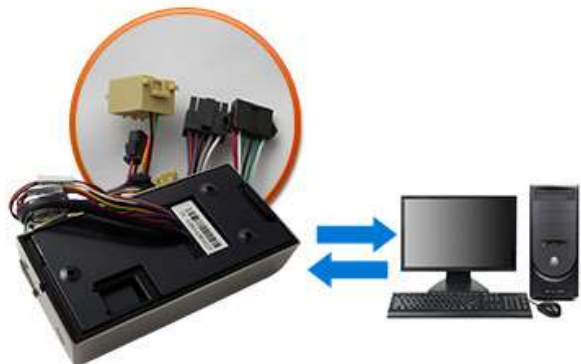

IP65 water resistant

IP65 classification – dust and water resistant.

Status LED

Status LED of acceptance and rejection for invalid and/or valid users.

www.honeywell.com

Multiple connectivity options

Wiegand Input / Output, TCP/IP and RS485 network interface.

Protection and alarm

Anti-sabotage and illegal door opening alarm. It activates the external alarm output, notification LED.

Simple installation

A metal-fixing plate that makes for an easy and fast installation.

Storage capacity

1,500 fingerprint, 10,000 RFID card and 100,00 register/event capacity.

Built-in USB connection

It supports a USB connection and a USB pen drive for data download.

Multi-function access control