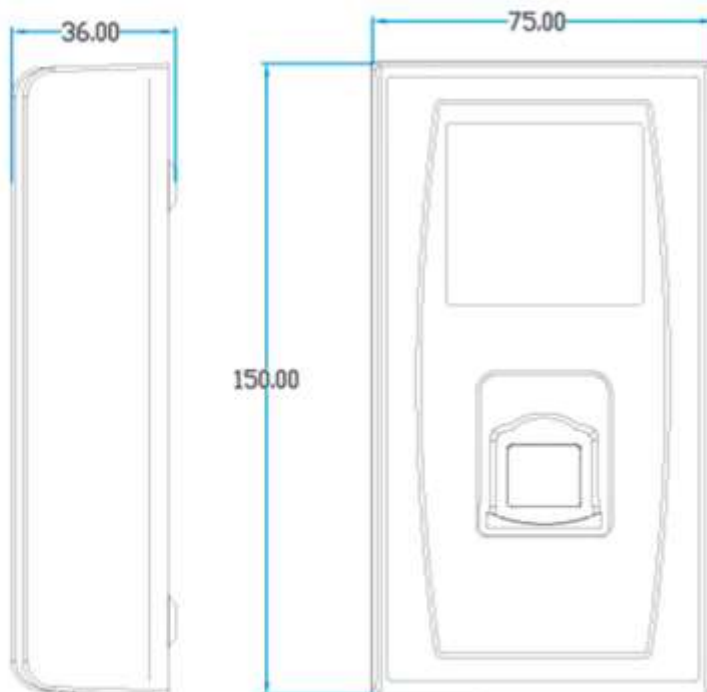

Water-resistant

(IP65 Protection)

Time clock

Dimensions

F-MA300

73 x 148 x 34,5 (mm)

Functions / Interface

Product Details