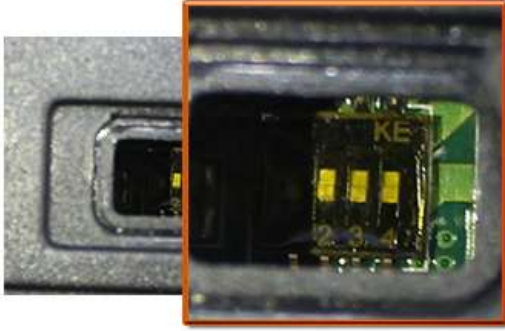

Protection and alarm

Anti-sabotage and illegal door opening alarm. It activates the external alarm output, notification LED.

Metallic structure

Anti-vandal protection for external installation.

www.honeywell.com

IP65 water resistant

IP65 classification – dust and water resistant.

Status LED

Status LED of acceptance and rejection for invalid and/or valid users.

www.honeywell.com

Multiple connectivity options

Wiegand Input / Output, TCP/IP and RS485 network interface.

Protection and alarm

Anti-sabotage and illegal door opening alarm. It activates the external alarm output, notification LED.

Simple installation

A metal-fixing plate that makes for an easy and fast installation.

Storage capacity

1,500 fingerprint, 10,000 RFID card and 100,00 register/event capacity.

Built-in USB connection

It supports a USB connection and a USB pen drive for data download.

Multi-function access control