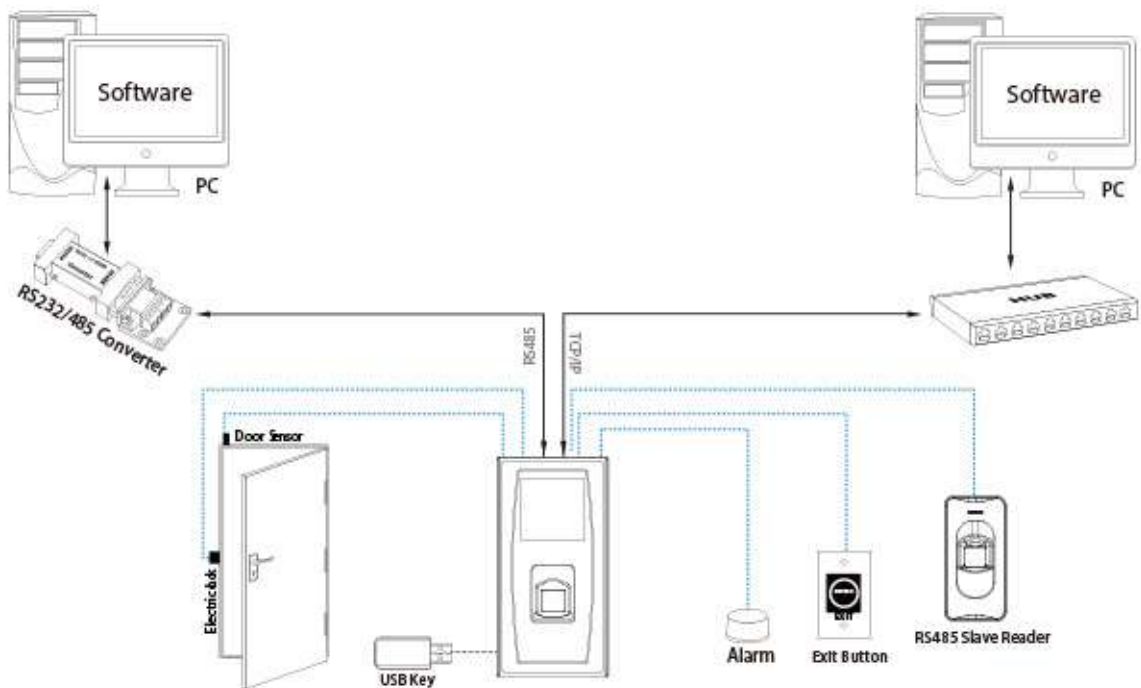

Multi-function access control

Ant-Passback system
Interaction with other equipment

Setting