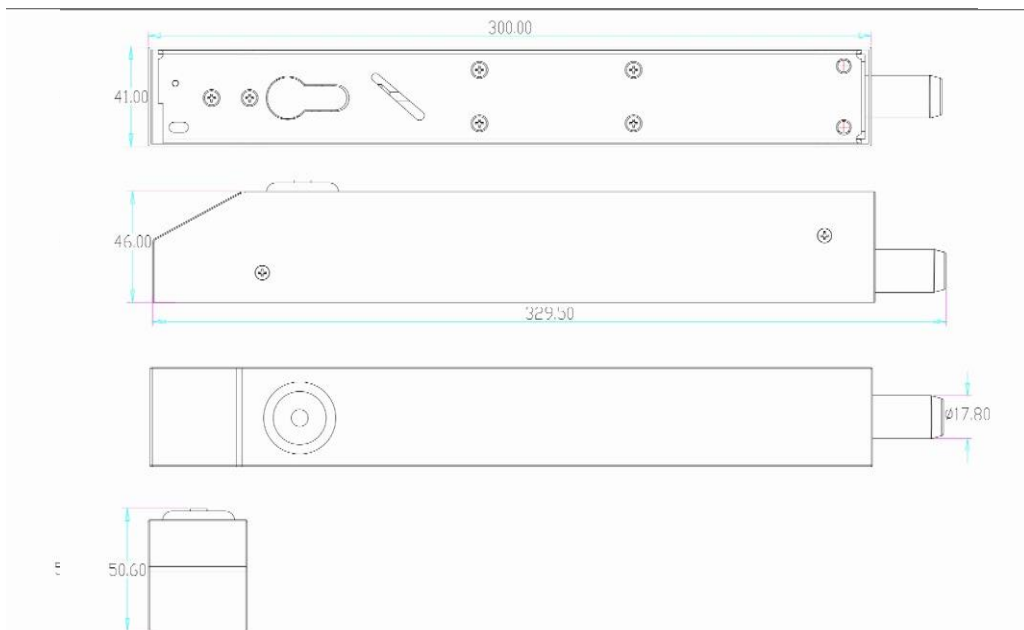

DATA SHEET

Electric Bolt Lock for Gates or Big Doors

YB-900

- Model: YB-900.
- Dimension: 329,8 x 41 x 46 mm.
- Bolt: 29,5 mm (throw), 17,8 mm (diameter).
- Voltage: 12V DC.
- Current: Throw: 5A; Standby: 0,6A.
- Output signal: NO/NC/COM.
- Material: Stainless steel, dull polished (304).
- Protection degree: IP55.
- Operation mode: Fail Secure (door closes in case of power failure).
- Suitable for gates and big/heavy doors.
- Weight: 1,8Kg.

Dimension

Triplow W

YB-900

Application and Mounting