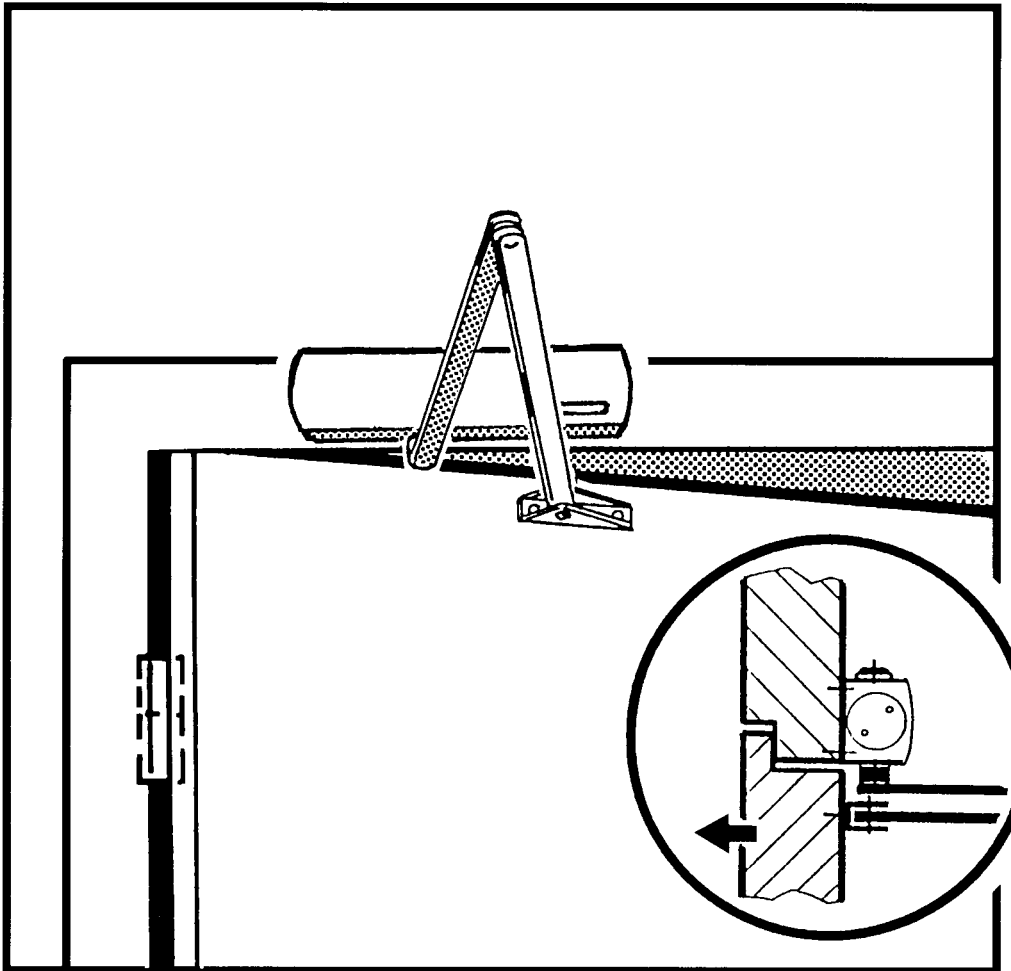

GEZE TS 2000 V

Mounting opposite hinge side/frame mount

Door width to 1250 mm

Size 2/4/5 to EN 1154

TS 2000 V

TS 2000 V

silver	29872
dark bronze	29873
white RAL 9010	31237
white RAL 9016	29874
RAL-Colours	-

Arm

silver	09464
dark bronze	09465
white RAL 9010	31231
white RAL 9016	09466
RAL-Colours	-

Hold open arm

silver	28777
dark bronze	28778
white RAL 9010	31233
white RAL 9016	28779
RAL-Colours	-