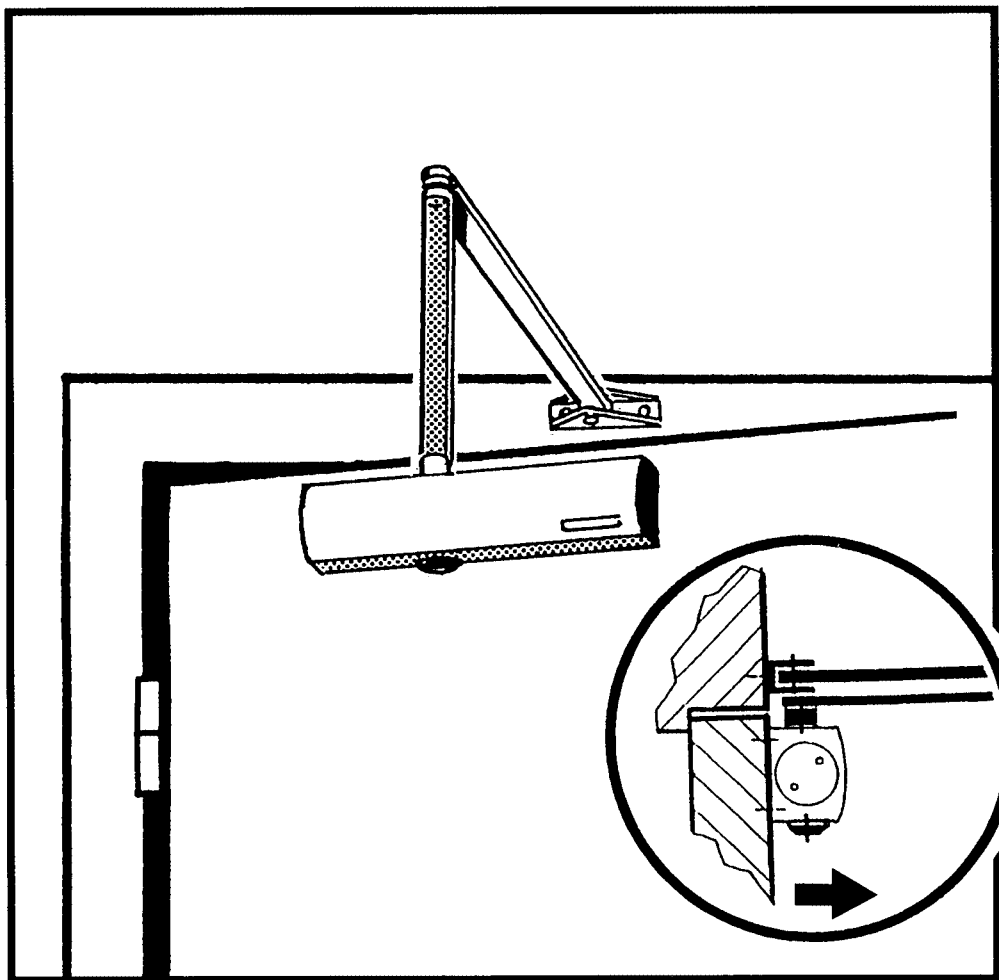

GEZE TS 2000 V

Mounting hinge side/door mount

Door width to 1250 mm

Size 2/4/5 to EN 1154

TS 2000 V

TS 2000 V

silver	29872
dark bronze	29873
white RAL 9010	31237
white RAL 9016	29874
RAL-Colours	-

Arm

silver	09464
dark bronze	09465
white RAL 9010	31231
white RAL 9016	09466
RAL-Colours	-

Hold open arm

silver	28777
dark bronze	28778
white RAL 9010	31233
white RAL 9016	28779
RAL-Colours	-