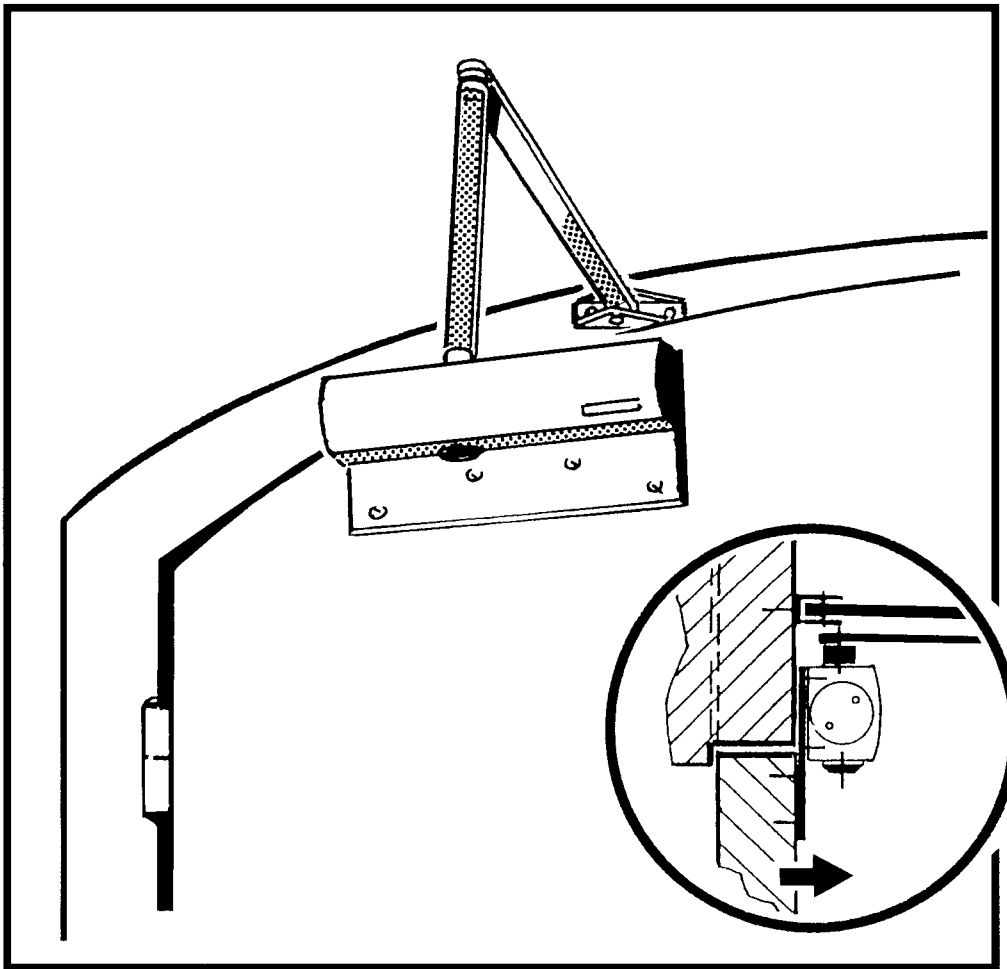

Soffit plate

silver 55766
dark bronze 55767

GEZE TS 2000 V

Mounting hinge side/door mount
with drop plate for arch door

Door width to 1250 mm

Size 2/4/5 to EN 1154

TS 2000 V

TS 2000 V