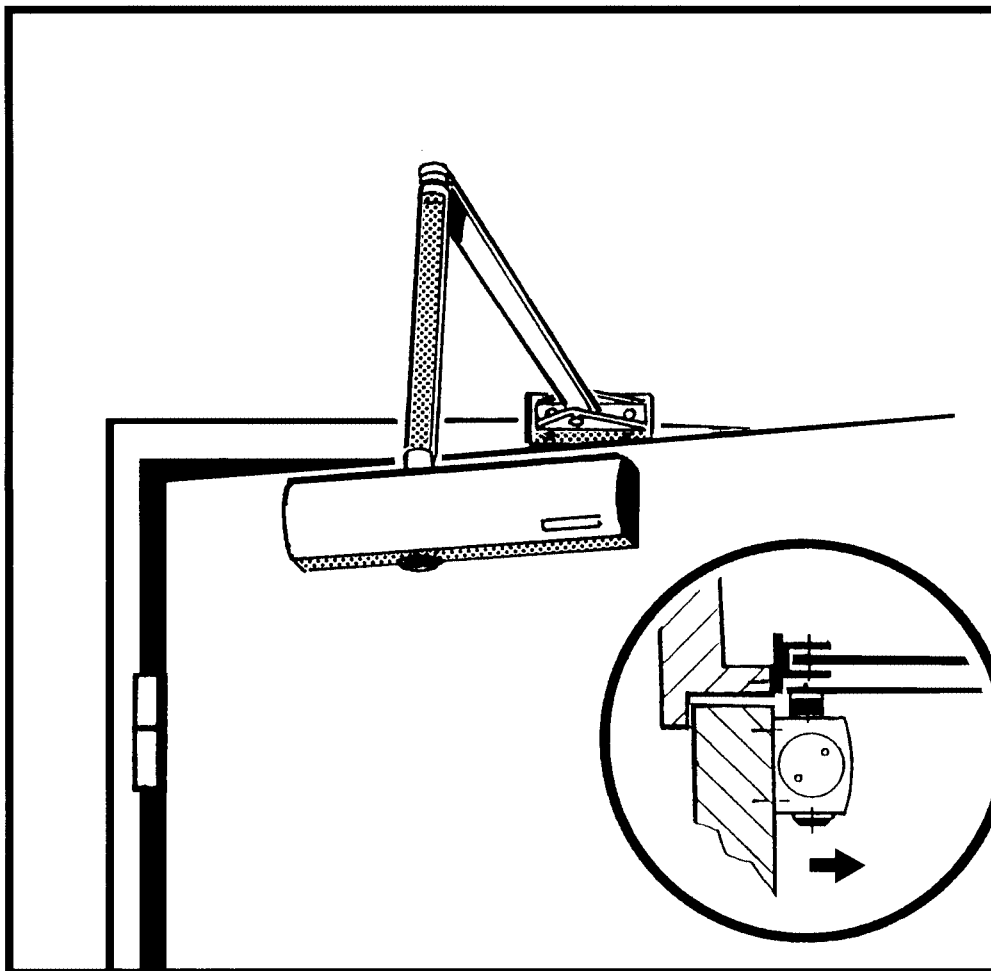

GEZE TS 2000 V

Mounting hinge side/door mount
with guide rail

Door width to 1100 mm

TS 2000 V

TS 2000 V

silver	29872
dark bronze	29873
white RAL 9016	29874
RAL-Colours	-

Guide rail with arm

silver	07565
dark bronze	07566
white RAL 9016	07567
RAL-Colours	-

Note: not suitable for fire doors

GEZE TS 2000 V

Mounting hinge side/door mount
with architrave bracket

Door width to 1250 mm

Size 2/4/5 to EN 1154

TS 2000 V

TS 2000 V

silver	29872
dark bronze	29873