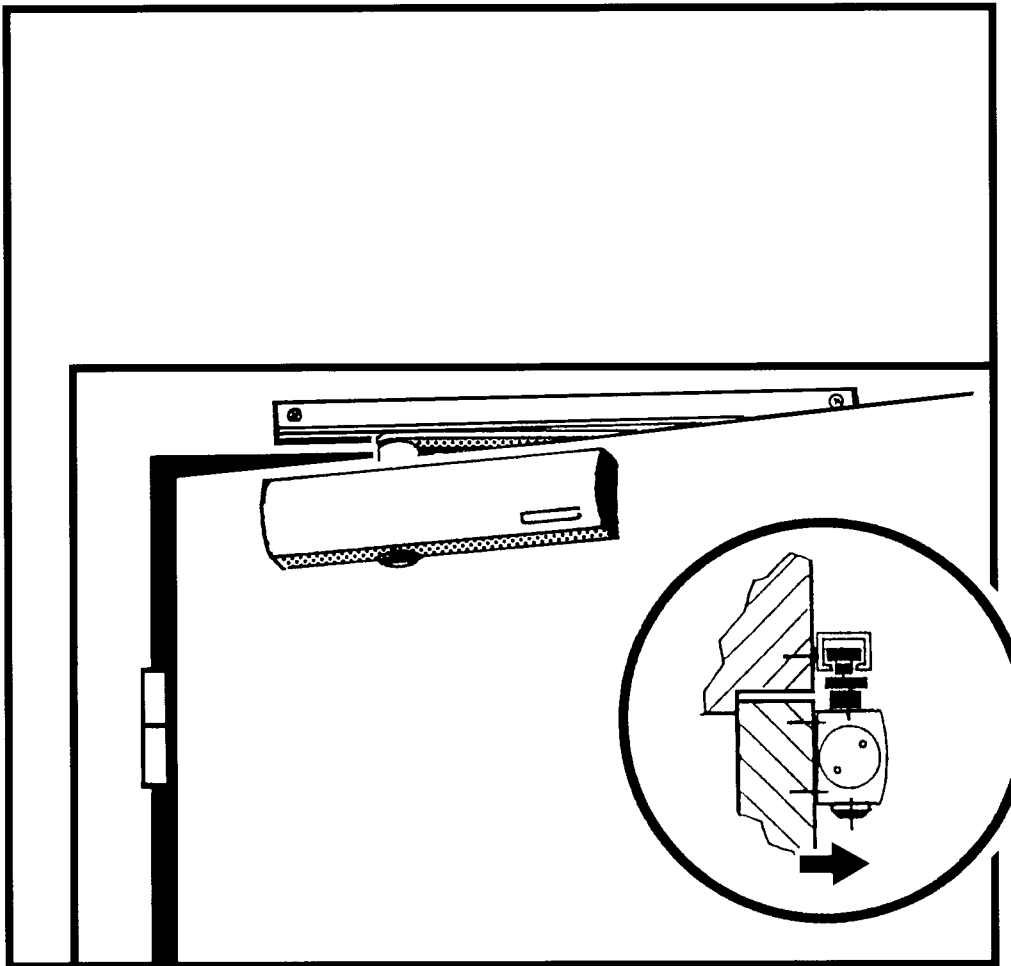

GEZE TS 2000 V

Mounting hinge side/door mount
with guide rail

Door width to 1100 mm

TS 2000 V

TS 2000 V

silver	29872
dark bronze	29873
white RAL 9016	29874
RAL-Colours	-

Guide rail with arm

silver	07565
dark bronze	07566
white RAL 9016	07567
RAL-Colours	-

Note: not suitable for fire doors