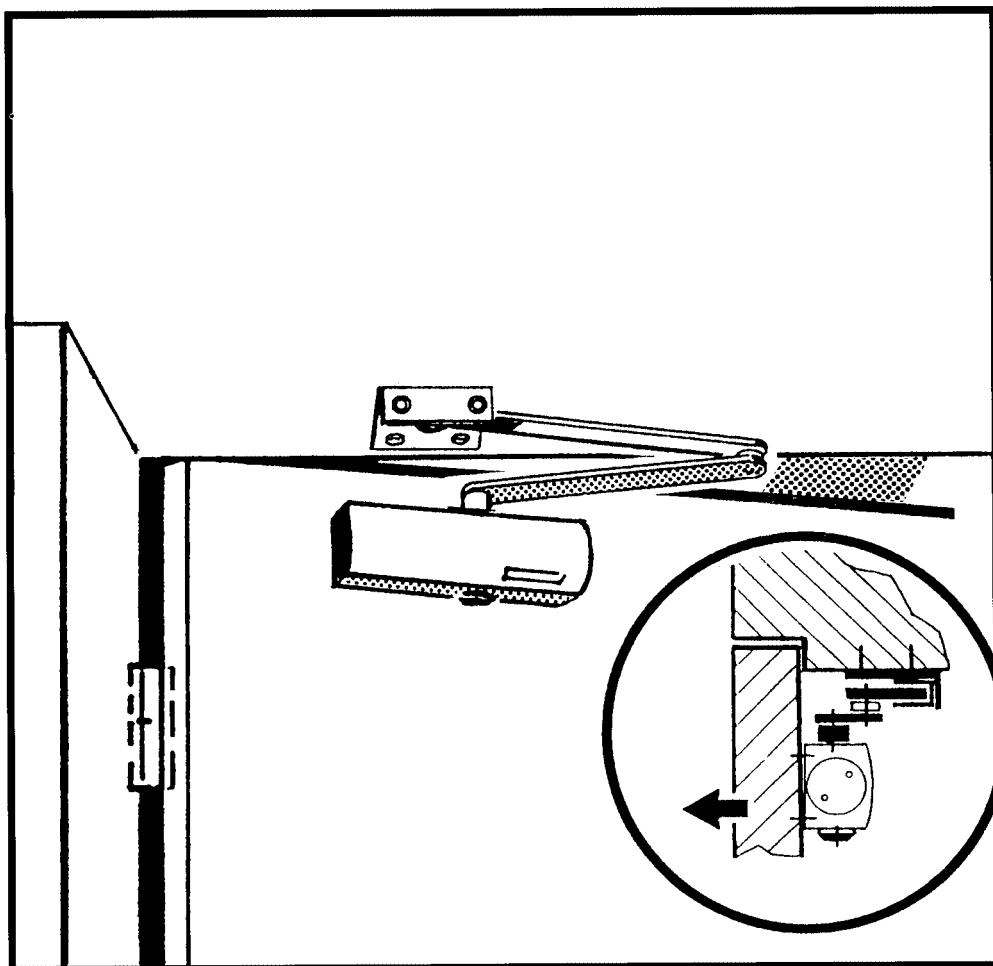

Mounting opposite hinge side/door mount
with parallel arm bracket

Door width to 1100 mm

Size 3/4 to EN 1154

TS 1500 with parallell arm bracket

silver	30090
dark bronze	30091
white RAL 9016	30092
RAL-Colours	-