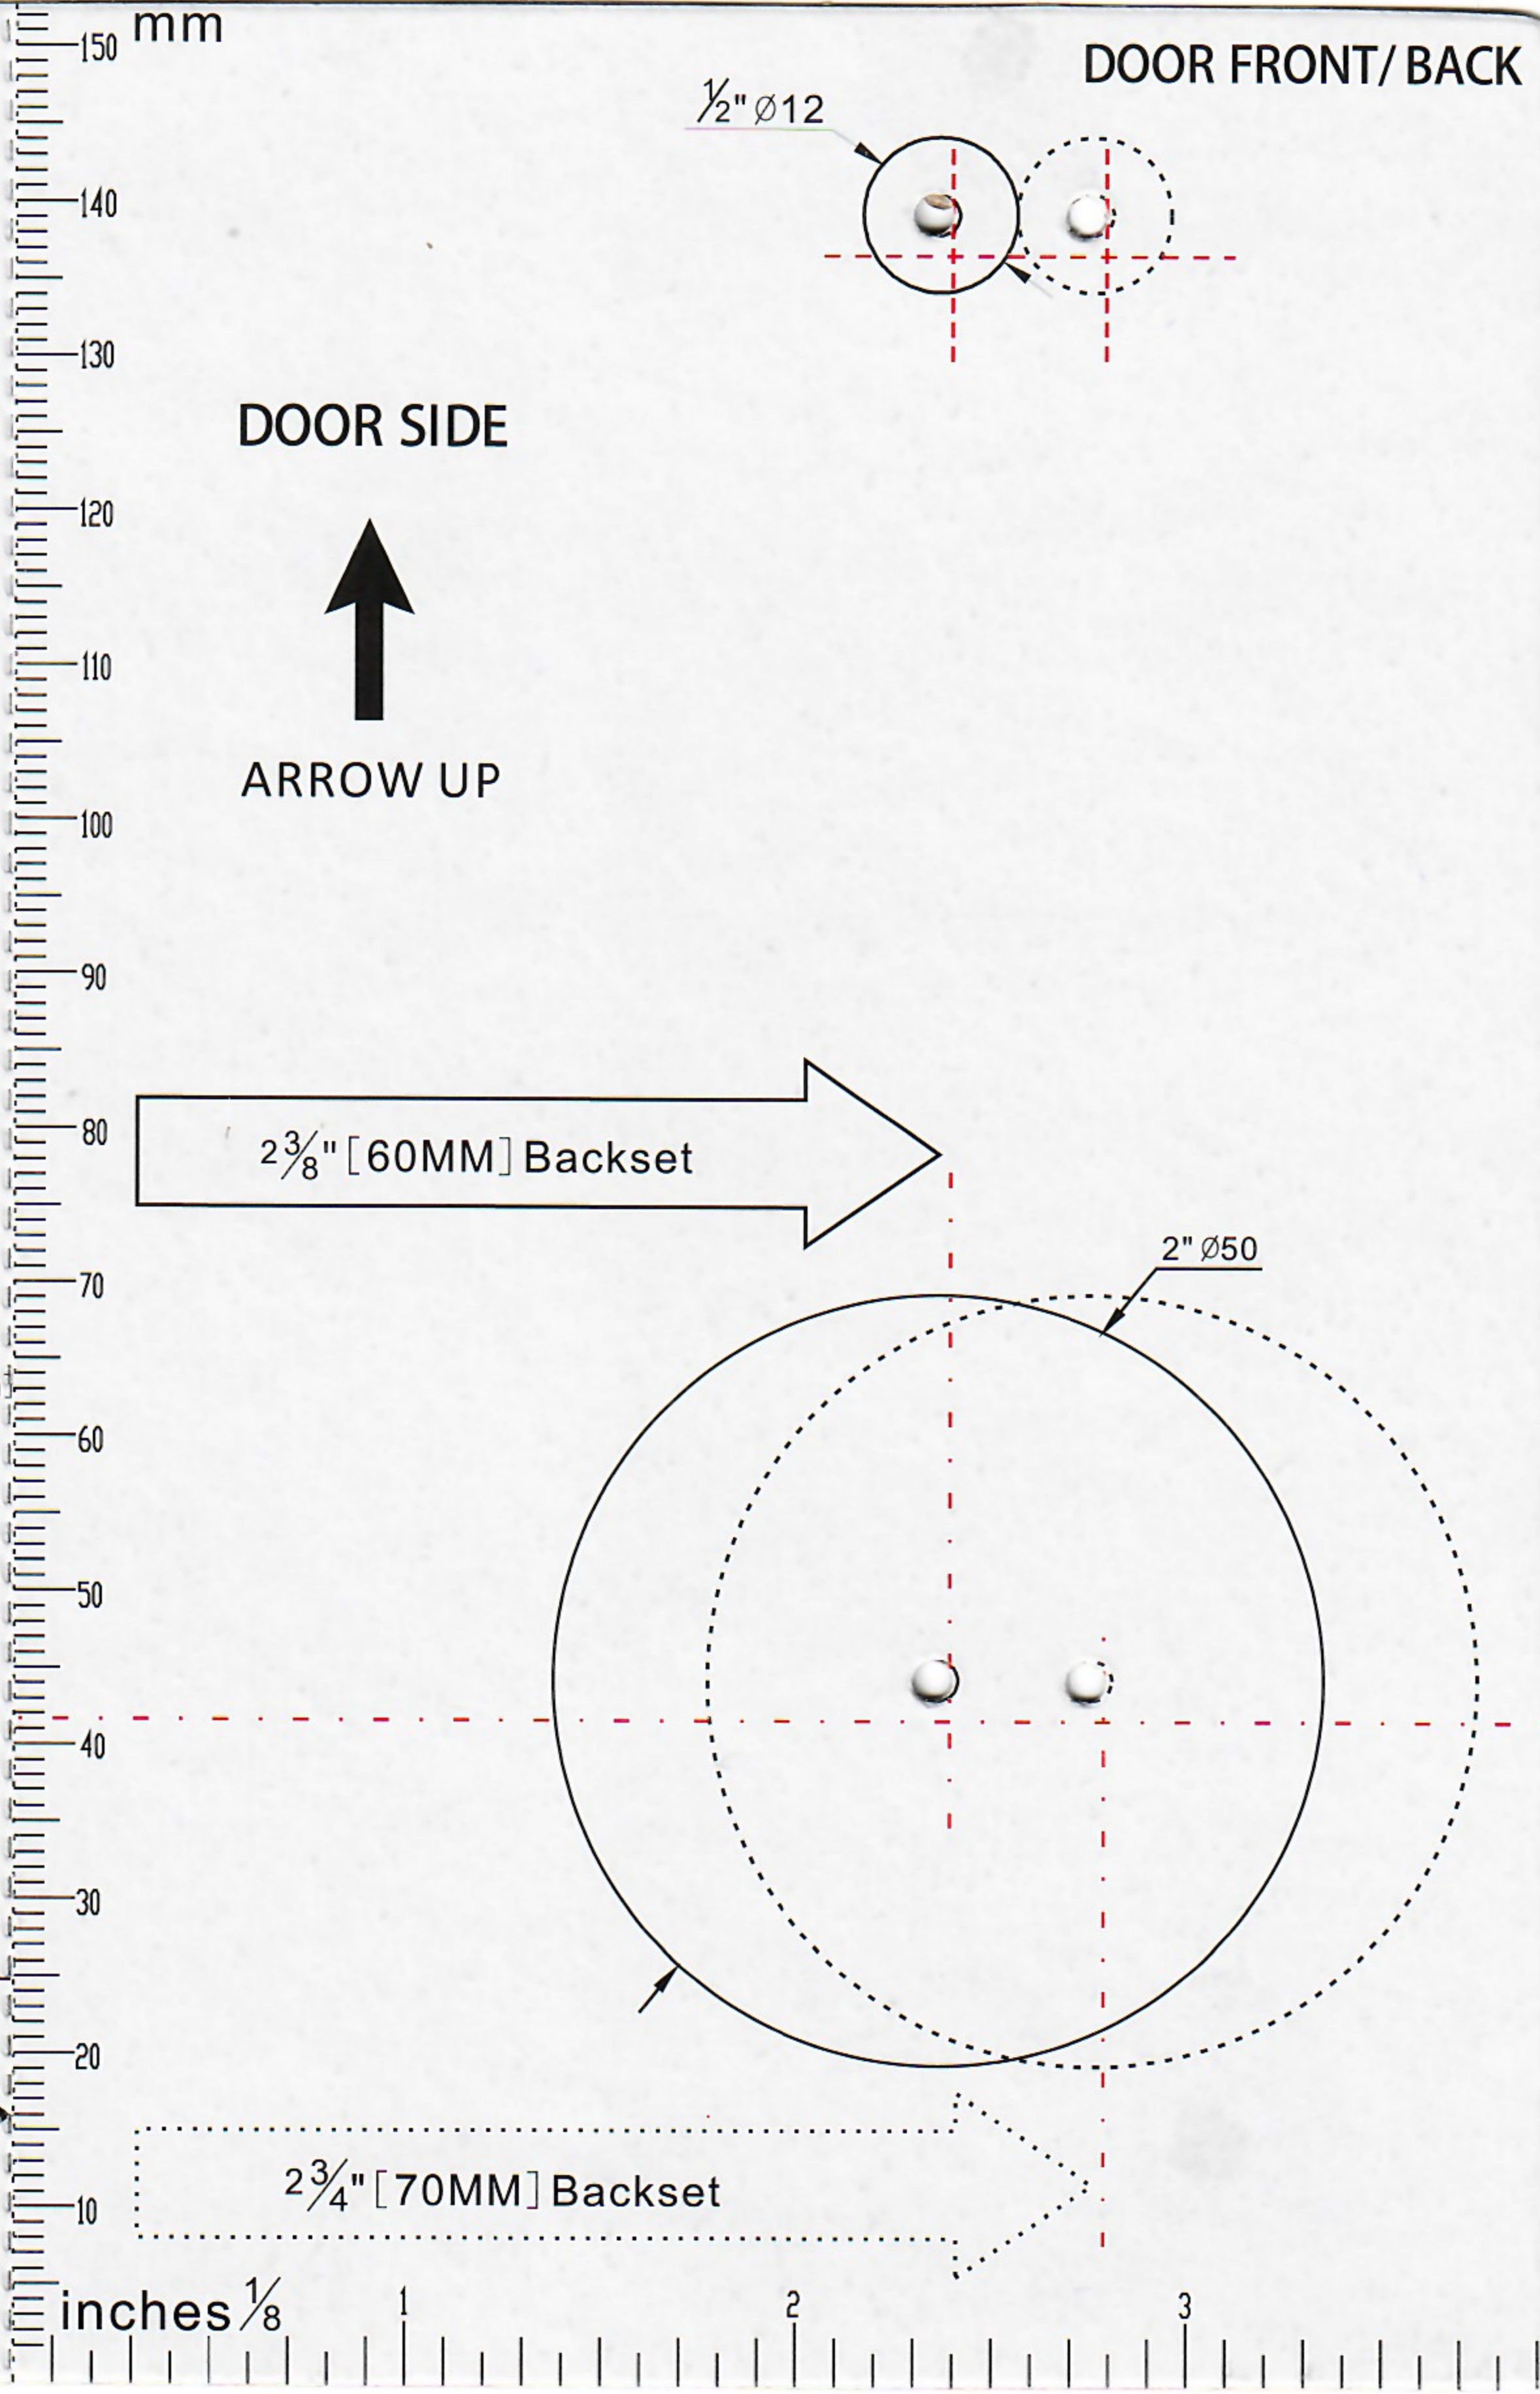

Template-60/70# LATCH

Installation Template
Plantilla de Instalación
Шаблон установки
설치 템플릿
قالب المثبت

DOOR FRONT/BACK

1/2" Ø12

DOOR SIDE

ARROW UP

Diameter: 1" [25mm] hole
Depth: 4" [100mm]

2" [50mm]
Thick door

1 3/8" [35mm]
Thick door

1 3/4" [45mm]
Thick door

2 3/8" [60MM] Backset

2" Ø50

FOLDALONG DOOR FRAME

2 3/4" [70MM] Backset

inches 1/8